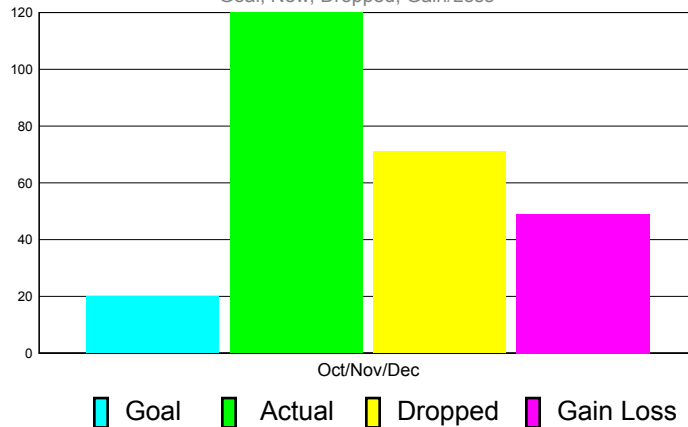

Membership Results 2011-2012

Goal, New, Dropped, Gain/Loss